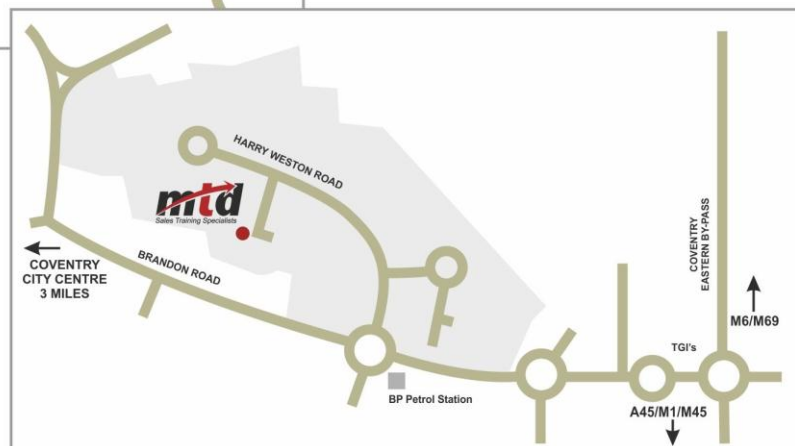

About The MTD Training Centre - Coventry

The location of your training event is a very important factor for us as we want to provide you with only the very best facilities for your course so that you can arrive easily and hassle free and enjoy a great learning environment. At The Sales Training Consultancy's head office in Coventry (listed as MTD Training), we have our very own training rooms that were purpose built from scratch to provide you with a great learning experience.

Our training centre is less than a 5 minute drive from the M6, Junction 2 and only 15 minutes in a taxi from Coventry Train Station. Birmingham Airport is just 14 miles away. Car parking is free as well!